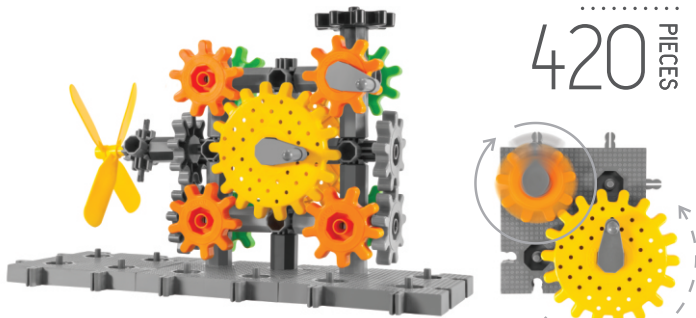

# EDU TECHNIX

420 PIECES

A		120x	H		8x
B		90x	I		8x
C		50x	J		8x
D		50x	K		8x
E		22x	L		26x
F		20x	N		10x

R. 1433

5 906395 455430 >

STEM

Science  
Technology  
Engineering  
Mathematics